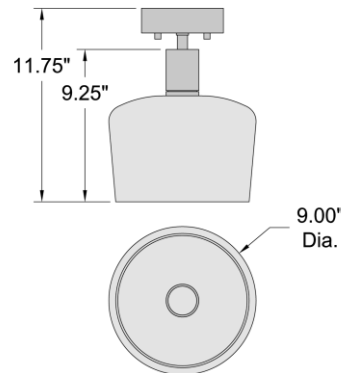

PRODUCT MEASUREMENTS

FIXTURE	BACKPLATE / CANOPY
Length:	Length
Width:	Width:
Diameter 9"	Diameter: 4.5"
Height: 11.75"	Height: 1"
Extension:	
Overall Height:	

TECHNICAL SPECIFICATIONS

SPECIFICATIONS

Frame Material: Steel
Diffuser Material: Glass
Lamping Type: SSL (Dedicated LED) Jbox: Standard
Lamping Base: SSL Lamp Wattage: 9 W
Lamp Quantity: 1 Total Wattage: 9 W
Voltage: 120v Lamps Included: Yes

IES FILE

In addition to Access Lighting's purchase and warranty terms and conditions, by signing below or placing an order, you agree that you are authorized to bind the entity placing any order and acknowledge the following: All of sizes and measurements are approximate and all images are for illustrative purposes only. In the event of an inconsistency, the "Product Measurements" section controls. There also may be slight differences in the colors and designs compared to the displayed and printed images.