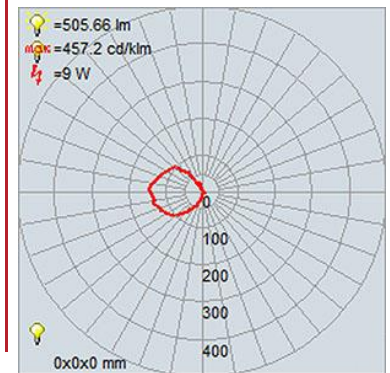

IES FILE

In addition to Access Lighting's purchase and warranty terms and conditions, by signing below or placing an order, you agree that you are authorized to bind the entity placing any order and acknowledge the following: All of sizes and measurements are approximate and all images are for illustrative purposes only. In the event of an inconsistency, the "Product Measurements" section controls. There also may be slight differences in the colors and designs compared to the displayed and printed images.

Signature: _____

Print Name _____ Date: _____

Toll Free 800-828-5483 www.AccessLighting.com

14410 Myford Road, Irvine, CA 92606

The information is subject to change without notice.

11/8/2022

63147LEDD-ABB_SDG.pdf